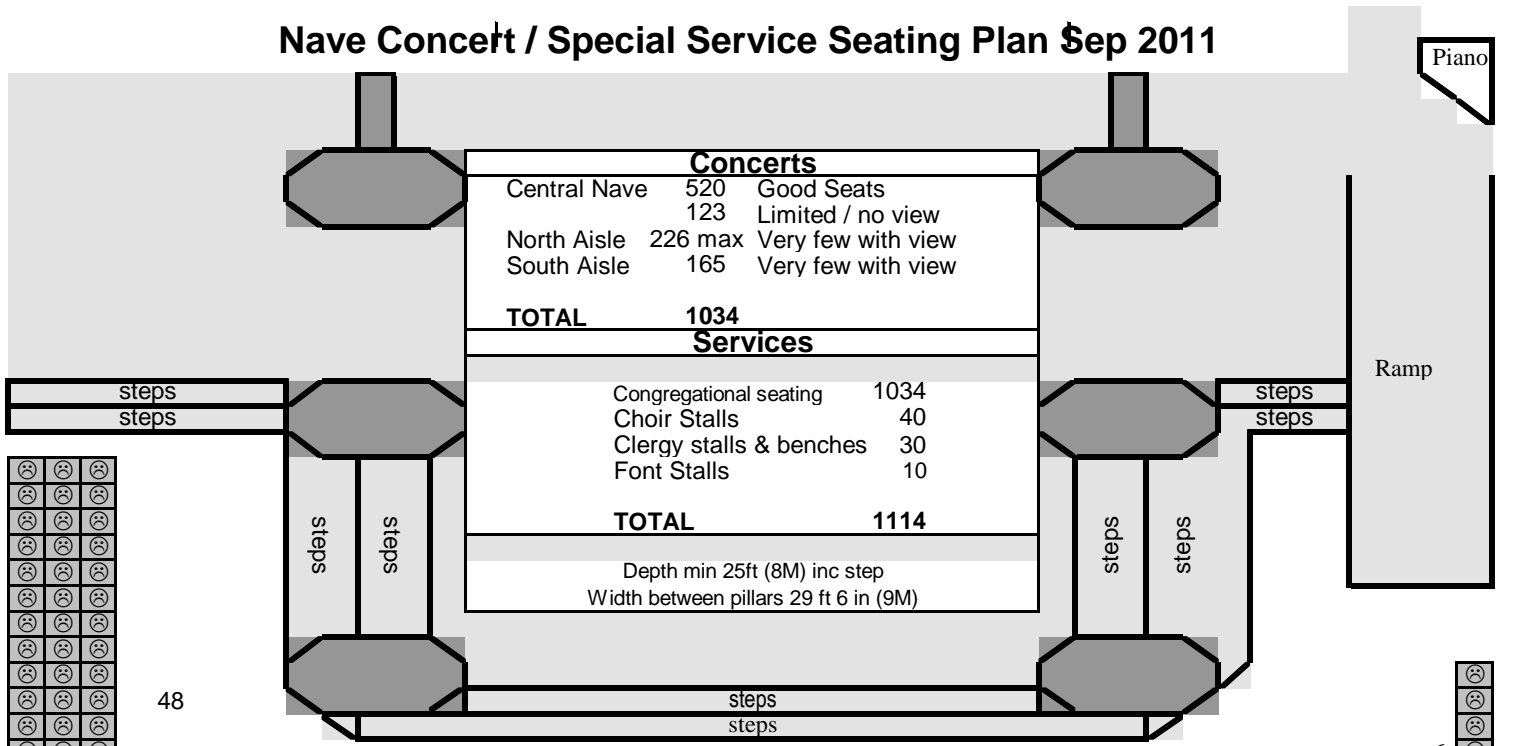

Nave Concert / Special Service Seating Plan Sep 2011

123 (+14 restricted view) seats

129 (+26 restricted view) seats

165

134 (+41 restricted view) seats

134 (+42 restricted view) seats

Max capacity in Nave - 1200