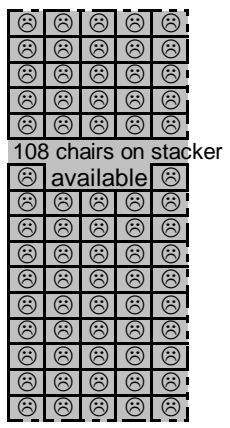

Nave Concert / Special Service Seating Plan Sep 2011

123 (+14 restricted view) seats

129 (+26 restricted view) seats

165

134 (+41 restricted view) seats

134 (+42 restricted view) seats

Max capacity in Nave - 1200