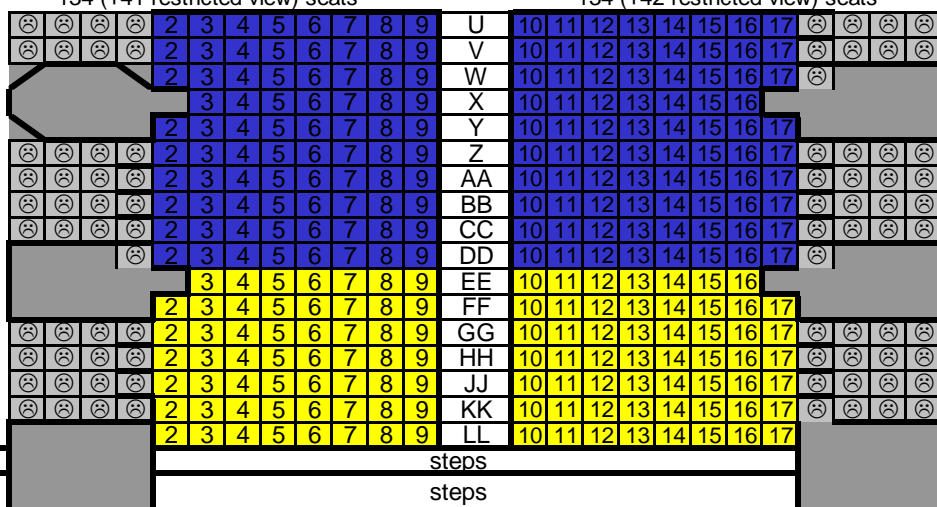

Nave Concert / Special Service Seating Plan Sep 2011

123 (+14 restricted view) seats

129 (+26 restricted view) seats

165

134 (+41 restricted view) seats

134 (+42 restricted view) seats

Max capacity in Nave - 1200