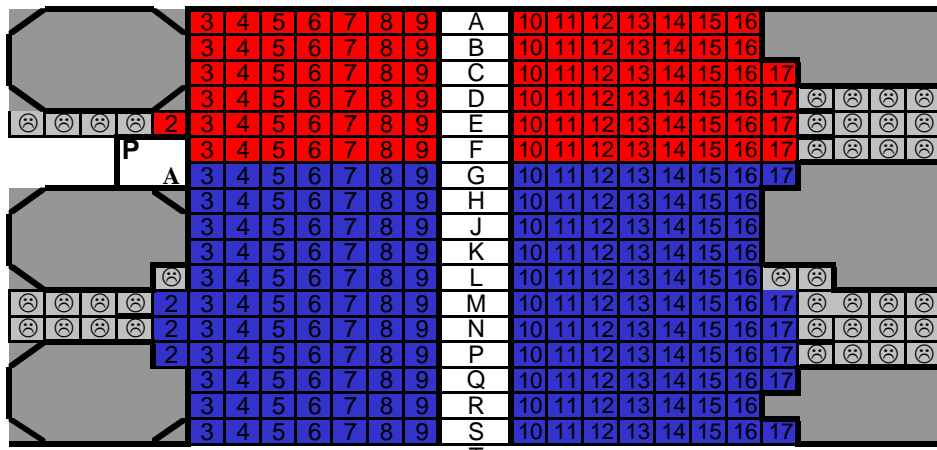

Nave Concert / Special Service Seating Plan Sep 2011

123 (+14 restricted view) seats

129 (+26 restricted view) seats

165

134 (+41 restricted view) seats

134 (+42 restricted view) seats

Max capacity in Nave - 1200